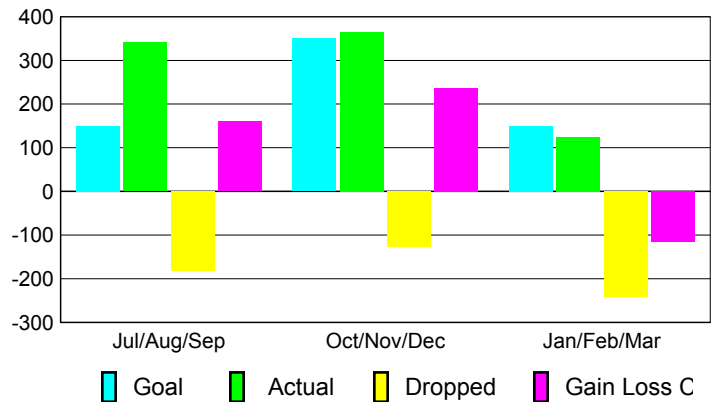

Membership Results 2009-2010

Goal, New, Dropped, Gain/Loss

Comparison of Membership Gain/Loss

Current Year Compared to the Previous Year