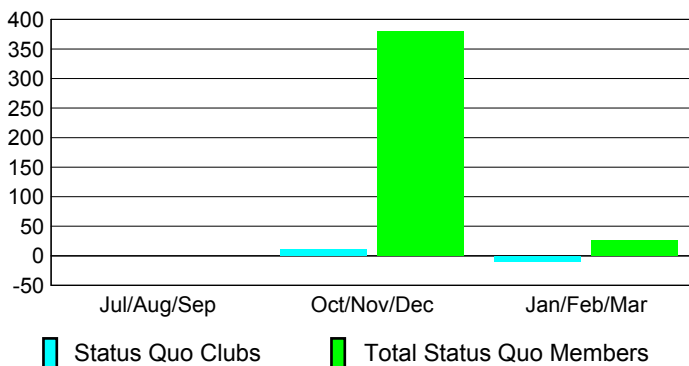

Club Results 2009-2010

Goal, New, Dropped, Gain/Loss

Comparison of Club Gain/Loss

Current Year Compared to the Previous Year

YTD Status Quo Clubs 2009-2010

Status Quo Clubs Compared to Status Quo Members

MEMBERSHIP

Membership Results
2009-2010

Membership
2008-2009

Month	Net Memb	Actual New	Actual Dropped	Gain/Loss of	Gain/Loss of
	Goal	Memb	Memb	Memb	Memb
Jul/Aug/Sep	150	341	-181	160	491
Oct/Nov/Dec	350	365	-128	237	326
Jan/Feb/Mar	150	125	-241	-116	301
Totals	650	831	-550	281	1118