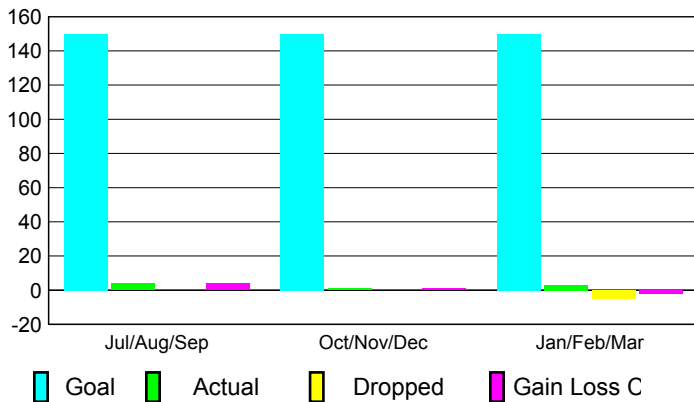

2009-2010 GMT Quarterly Report for District (or Undistricted) **District 324B1**

GMT: Adv K G RAMA KRISHNA MUR

Location: INDIA

GMT CA: 6

CLUBS

Club Results
2009-2010

Clubs
2008-2009

Month	New Club	Actual New	Actual Dropped	Gain/Loss of	Gain/Loss of
	Goal	Clubs	Clubs	Clubs	Clubs
Jul/Aug/Sep	150	4	0	4	5
Oct/Nov/Dec	150	1	0	1	6
Jan/Feb/Mar	150	3	-5	-2	2
Totals	450	8	-5	3	13

Club Results 2009-2010

Goal, New, Dropped, Gain/Loss

Comparison of Club Gain/Loss

Current Year Compared to the Previous Year

YTD Status Quo Clubs 2009-2010

Status Quo Clubs Compared to Status Quo Members

MEMBERSHIP