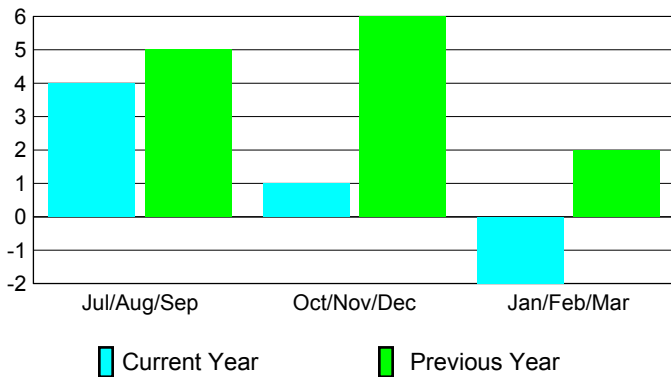

2009-2010 GMT Quarterly Report for District (or Undistricted) **District 324B1**

GMT: Adv K G RAMA KRISHNA MUR

Location: INDIA

GMT CA: 6

CLUBS

Club Results
2009-2010

Clubs
2008-2009

Month	New Club	Actual New	Actual Dropped	Gain/Loss of	Gain/Loss of
	Goal	Clubs	Clubs	Clubs	Clubs
Jul/Aug/Sep	150	4	0	4	5
Oct/Nov/Dec	150	1	0	1	6
Jan/Feb/Mar	150	3	-5	-2	2
Totals	450	8	-5	3	13

Club Results 2009-2010

Goal, New, Dropped, Gain/Loss

Comparison of Club Gain/Loss

Current Year Compared to the Previous Year

YTD Status Quo Clubs 2009-2010

Status Quo Clubs Compared to Status Quo Members

MEMBERSHIP