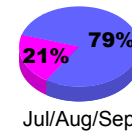

Membership Results
2009-2010

Membership
2008-2009

Month	Net Memb	Actual New	Actual Dropped	Gain/Loss of	Gain/Loss of
	Goal	Memb	Memb	Memb	Memb
Jul/Aug/Sep	150	341	-181	160	491
Oct/Nov/Dec	350	365	-128	237	326
Jan/Feb/Mar	150	125	-241	-116	301
Totals	650	831	-550	281	1118

Membership Results 2009-2010

Goal, New, Dropped, Gain/Loss

Comparison of Membership Gain/Loss

Current Year Compared to the Previous Year

Gender Comparison 2009-2010

Male

Female