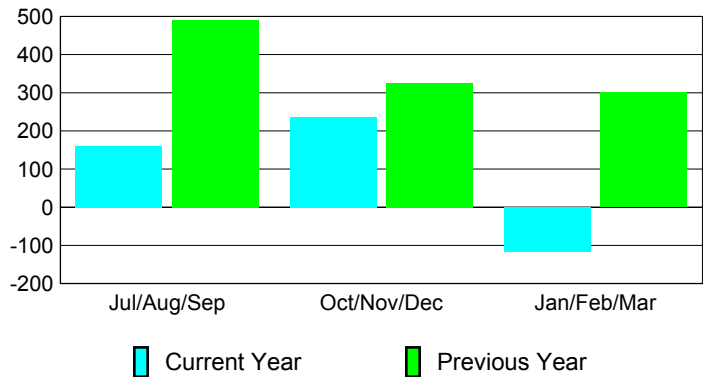

Membership Results
2009-2010

Membership
2008-2009

Month	Net Memb	Actual New	Actual Dropped	Gain/Loss of	Gain/Loss of
	Goal	Memb	Memb	Memb	Memb
Jul/Aug/Sep	150	341	-181	160	491
Oct/Nov/Dec	350	365	-128	237	326
Jan/Feb/Mar	150	125	-241	-116	301
Totals	650	831	-550	281	1118

Membership Results 2009-2010

Goal, New, Dropped, Gain/Loss

Comparison of Membership Gain/Loss

Current Year Compared to the Previous Year

Gender Comparison 2009-2010

Male

Female