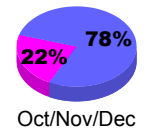

Membership Results
2009-2010

Membership
2008-2009

Month	Net Memb	Actual New	Actual Dropped	Gain/Loss of	Gain/Loss of
	Goal	Memb	Memb	Memb	Memb
Jul/Aug/Sep	150	341	-181	160	491
Oct/Nov/Dec	350	365	-128	237	326
Jan/Feb/Mar	150	125	-241	-116	301
Totals	650	831	-550	281	1118

Membership Results 2009-2010

Goal, New, Dropped, Gain/Loss

Comparison of Membership Gain/Loss

Current Year Compared to the Previous Year

Gender Comparison 2009-2010

Male

Female